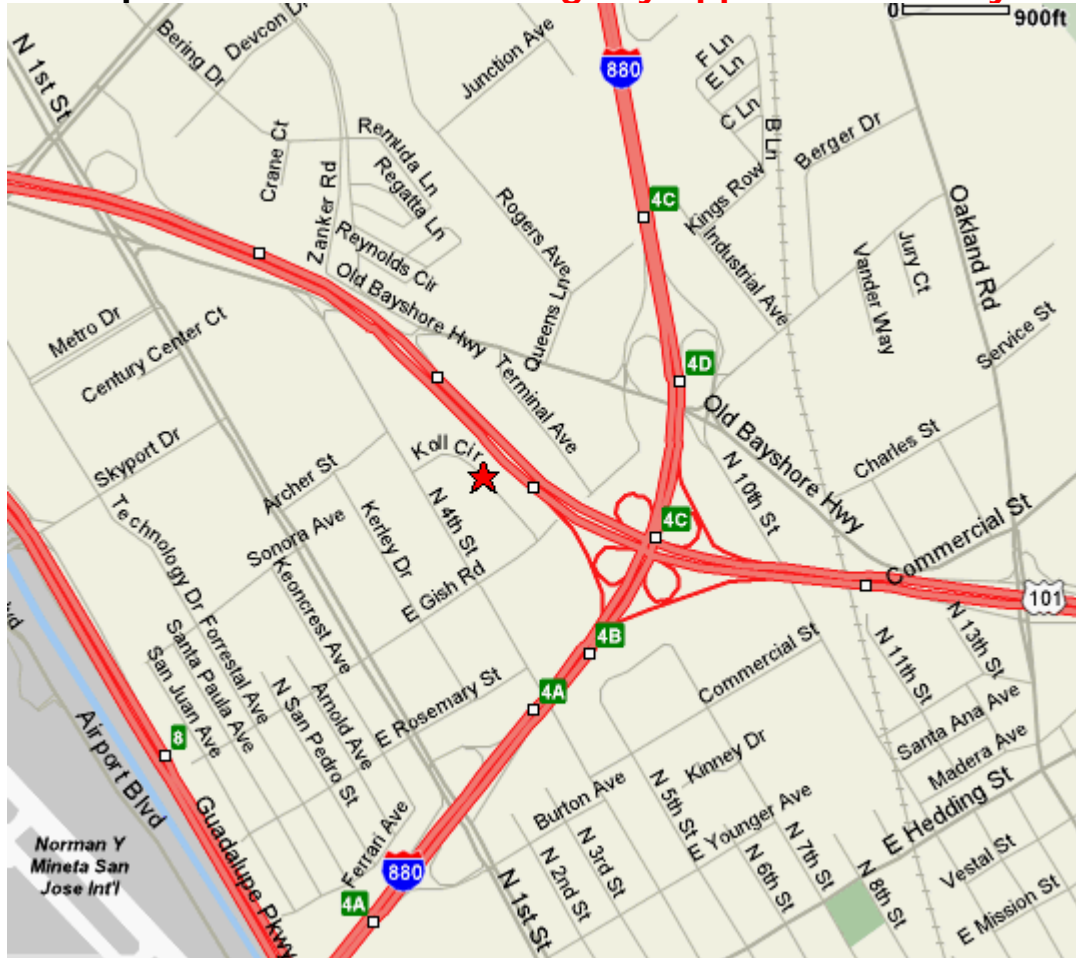

## Map & Directions – Meetings by Appointment Only

### From the North/East Bay

Drive South on I-880	
Exit at N 1 <sup>st</sup> St	0.2 mi
Turn RIGHT (North) onto N 1 <sup>st</sup> St	0.2 mi
Turn RIGHT (East) onto E Gish Rd	0.3 mi
Bear LEFT (North) onto Koll Circle	0.1 mi

### From the North/Peninsula

Drive South on US-101 (Bayshore Fwy)	
Exit at Brokaw Rd	98 yds
Continue straight on Brokaw Rd	0.1 mi
Bear RIGHT (South) onto N 4th St	0.3 mi
Turn LEFT (East) onto Koll Circle	0.1 mi

### From the South Bay – Gilroy, Monterey

Drive North on US-101	
Merge onto I-880 (South)	0.3 mi
Exit at N 1 <sup>st</sup> St	0.2 mi
Turn RIGHT (North) onto N 1 <sup>st</sup> St	0.2 mi
Turn RIGHT (East) onto E Gish Rd	0.3 mi
Bear LEFT (North) onto Koll Circle	0.1 mi